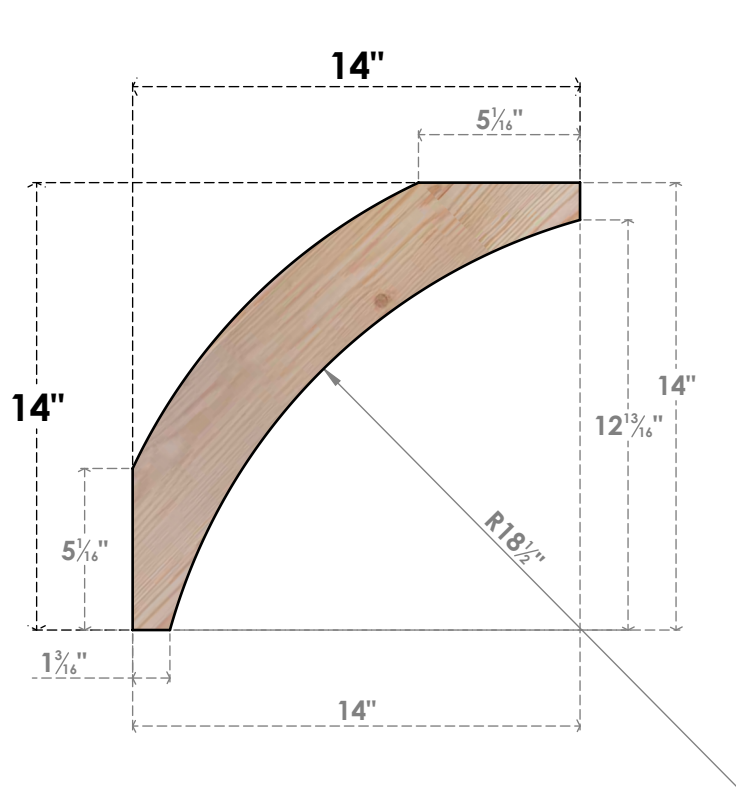

BRC04X14X14THR00SDF

3 1/2"W X 14"D X 14"H THORTON SMOOTH BRACE, DOUGLAS FIR

SIDE

FRONT

EKENA MILLWORK
 2300 WEST MAIN ST.
 CLARKSVILLE, TX 75426
 TOLL FREE: 866-607-0453
 WWW.EKENAMILLWORK.COM

NOTES

1. INSTALLATION TO BE COMPLETED IN ACCORDANCE WITH MANUFACTURER'S SPECIFICATIONS.
2. DRAWING MAY NOT BE TO SCALE
3. THIS DRAWING IS INTENDED FOR DESIGN AND PLANNING PURPOSES ONLY.
4. ALL INFORMATION CONTAINED HEREIN WAS CURRENT AT THE TIME OF DEVELOPMENT BUT MUST BE REVIEWED AND APPROVED BY THE PRODUCT MANUFACTURER TO BE CONSIDERED ACCURATE.
5. PRODUCTS ARE NOT KILN DRIED. THIS ITEM IS UNIQUE AND WILL CONTAIN THE NATURAL VARIATIONS THAT THE WOOD SPECIES OFFERS. THIS MAY RESULT IN VARIATIONS UP TO 1/4"